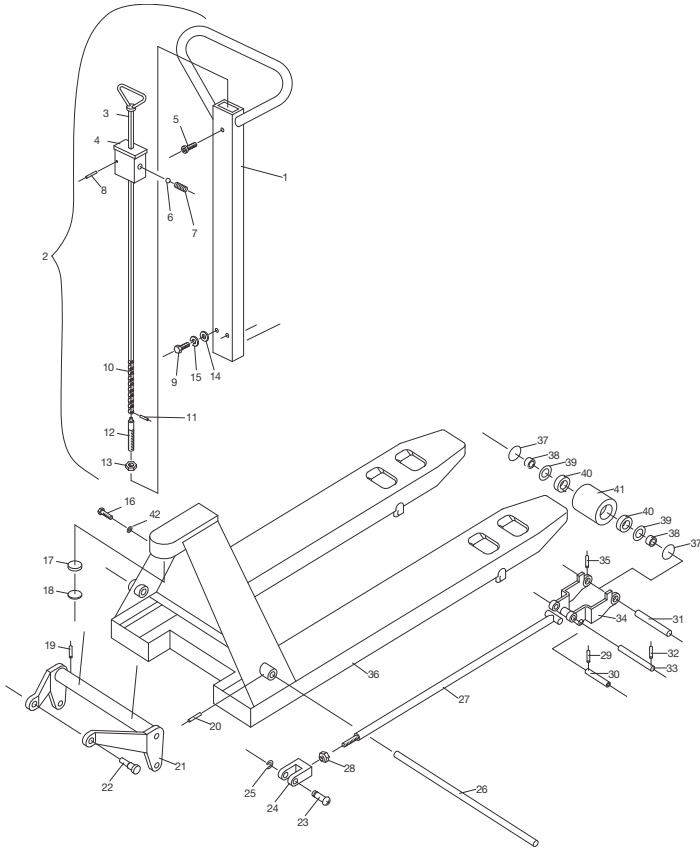

PALLET JACK PARTS

Atlas Zenith (Type 9) Frame

Atlas Zenith (Type 9) Hydraulic Unit

Atlas Zenith (Type 9) Frame

Item#	Part#	Description	Item#	Part#	Description	Item#	Part#	Description
1	Z-1401	Handle Frame	18	Z-1203	Retainer	35	Z-1221	Roll Pin
2	Z-1401A	Handle Assembly	19	Z-1204	Oiler	36	Z-1222	Frame
3	Z-1402	Pull Rod	20	Z-1205	Roll Pin	37	Z-1223	Snap Ring
4	Z-1403	Support Base	21	Z-1206	Bell Crank	38	Z-1224	Spacer
5	Z-1404	Screw	22	Z-1207	Shoulder Bolt	39	Z-1225	Dust Cover
6	Z-1405	Ball	23	Z-1208	Rod Pin	40	Z-1226	Bearing
7	Z-1406	Spring	24	Z-1209	Clevis	41	Z-1227	Load roller assembly, black ultra poly on steel hub w/ bearings
8	Z-1407	Pin	25	Z-1210	Snap Ring	42	Z-1228	Lock Washer
9	Z-1408	Screw	26	Z-1211	Bell Crank Axle			
10	Z-1409	Chain	27	Z-1212	Push Rod			
11	Z-1410	Pin	28	Z-1213	Push Rod Hex Nut			
12	Z-141	Adjusting Screw	29	Z-1215	Roll Pin			
13	Z-1412	Nut	30	Z-1216	Push Rod Pin			
14	Z-1413	Washer	31	Z-1217	Load Wheel Axle			
15	Z-1414	Lock Washer	32	Z-1218	Roll Pin			
16	Z-1201	Screw	33	Z-1219	Pivot Axle			
17	Z-1202	Washer	34	Z-1220	Load Wheel Bracket			