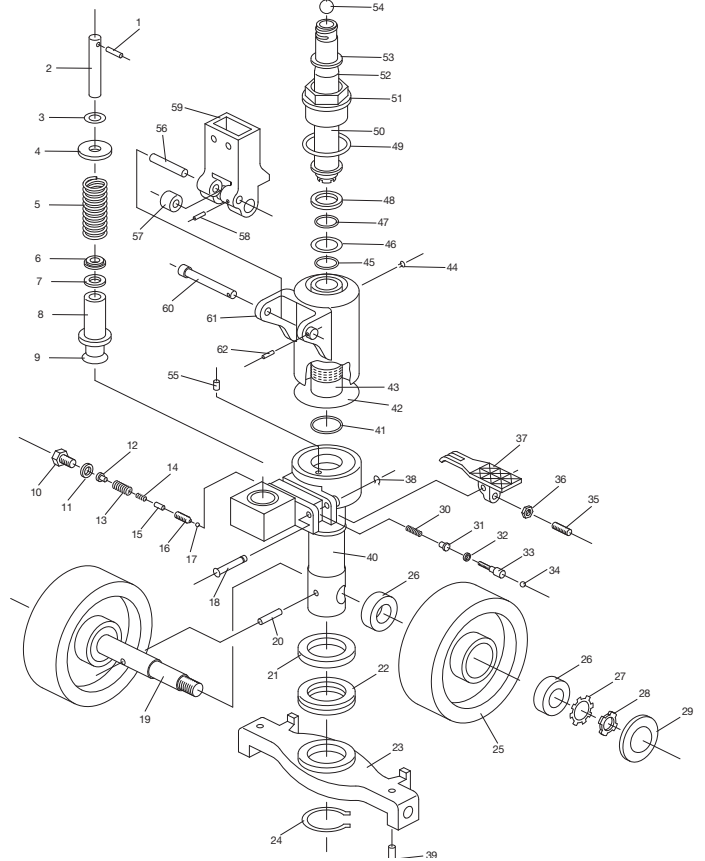

PALLET JACK PARTS

Atlas Zenith (Type 9) Frame

Atlas Zenith (Type 9) Hydraulic Unit

Atlas Zenith (Type 9) Frame

Item#	Part#	Description	Item#	Part#	Description	Item#	Part#	Description
1	Z-1401	Handle Frame	18	Z-1203	Retainer	35	Z-1221	Roll Pin
2	Z-1401A	Handle Assembly	19	Z-1204	Oiler	36	Z-1222	Frame
3	Z-1402	Pull Rod	20	Z-1205	Roll Pin	37	Z-1223	Snap Ring
4	Z-1403	Support Base	21	Z-1206	Bell Crank	38	Z-1224	Spacer
5	Z-1404	Screw	22	Z-1207	Shoulder Bolt	39	Z-1225	Dust Cover
6	Z-1405	Ball	23	Z-1208	Rod Pin	40	Z-1226	Bearing
7	Z-1406	Spring	24	Z-1209	Clevis	41	Z-1227	Load roller assembly, black ultra poly on steel hub w/ bearings
8	Z-1407	Pin	25	Z-1210	Snap Ring	42	Z-1228	Lock Washer
9	Z-1408	Screw	26	Z-1211	Bell Crank Axle			
10	Z-1409	Chain	27	Z-1212	Push Rod			
11	Z-1410	Pin	28	Z-1213	Push Rod Hex Nut			
12	Z-141	Adjusting Screw	29	Z-1215	Roll Pin			
13	Z-1412	Nut	30	Z-1216	Push Rod Pin			
14	Z-1413	Washer	31	Z-1217	Load Wheel Axle			
15	Z-1414	Lock Washer	32	Z-1218	Roll Pin			
16	Z-1201	Screw	33	Z-1219	Pivot Axle			
17	Z-1202	Washer	34	Z-1220	Load Wheel Bracket			