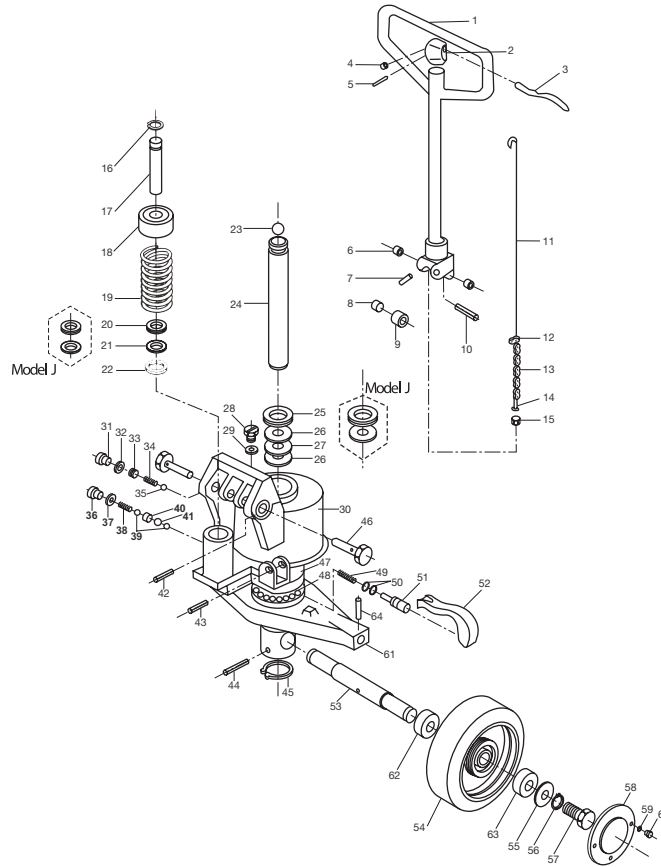

PALLET JACK PARTS

Jet A, L and J Hydraulic Unit

Jet A, L and J Hydraulic Unit

Item#	Part#	Description	Item#	Part#	Description
1	PT2748A-001	Handle Frame	PT2748A-038A		Spring (Not Shown)
2	PT2748A-002	Handle Cap	39	PT2748A-040	Ball
3	PT2748A-003	Control Lever	40	PT2748A-039	Valve Housing
4	PT2748A-004	Screw	41	PT2748A-040A	Steel Ball
5	PT2748A-005	Roll Pin	42	PT2748A-041	Spring Pin
6	PT2748A-006	Bushing	43	PT2748A-042	Spring Pin
7	PT2748A-007	Spring Pin	44	PT2748A-044	Spring Pin
8	PT2748A-008	Bushing	45	PT2748A-043	Snap Ring
9	PT2748A-009	Roller	46	PT2748A-048	Handle Pin
10	PT2748A-010	Roller Pin	47	PT2748A-049	Bearing Base
11	PT2748A-011	Release Rod	48	PT2748A-050	Thrust Bearing
12	PT2748A-012	Chain Joint	49	PT2748A-051	Spring
13	PT2748A-013	Chain	50 A	PT2748A-019	O-Ring
14	PT2748A-014	Anchor Bolt	51	PT2748A-052	Release Pin
15	PT2748A-015	V-Nut	52	PT2748A-053	Actuator
16	PT2748A-032	Snap Ring	53	PT2748A-046	Wheel Shaft
17	PT2748A-033	Pump Piston	54	PT2748L-103	Steer Wheel Assembly, Model L, Black Solid Poly W/ Bearings
18	PT2748A-034	Spring Cap		GWK-JETL-CK	Complete Wheel Kit, Model L, (2) Load Roller Assy
19	PT2748A-035	Spring			(2) Steer Wheel Assy W/ Bearings, Axles and Fasteners
20 A	PT2748A-020	Dust Seal	PT2748A-060-HD		Steer Wheel Assembly, Model A or J, Red Ultra Poly On Alum Hub W/ Bearings
21 A	PT2748A-021	Back-Up Ring See Kits	PT2748A-060-ST		Steer Wheel Assembly, Model A or J, Black Poly On Nylon W/ Bearings
22 A	PT2748A-022	O-Ring See Kits		GWK-JETA-CK	Complete Wheel Kit, Model A, (2) Load Roller Assy
23	PT2748A-024	Ball			(2) Steer Wheel Assy W/ Bearings, Axles and Fasteners
24	PT2748A-025	Ram Piston, Before Serial #704xxx (Located On Pump)		GWK-JETJ-CK	Complete Wheel Kit, Model J, (2) Load Roller Assy
	PT2748A-025A	Ram Piston, After Serial #704xxx (Located On Pump)			(2) Steer Wheel Assy W/ Bearings, Axles and Fasteners
	PT2748J-025	Ram Piston (J Model)	55	PT2748A-062	Washer
25 A	PT2748A-016	Dust Seal See Kits	56	PT2748A-063	Lock Washer
26 A	PT2748A-017	O-Ring See Kits	57	PT2748A-064	Bolt
27 A	PT2748A-018	Back-Up Ring See Kits	58	PT2748A-061	Hub Cap (OEM Wheel Only)
28	PT2748A-026	Oil Plug	59	PT2748A-065	Lock Washer (OEM Wheel Only)
29 A	PT2748A-023	O-Ring See Kits	60	PT2748A-066	Screw (OEM Wheel Only)
30	PT2748A-109	Pump Housing, New (Replaces PT2748-109)	61	PT2748A-055	Traverse
31	PT2748A-027	Pressure Adjustment Screw	62	PT2748A-103-BS-1	Steer Wheel Ball Bearing
32 A	PT2748A-028	O-Ring See Kits	63	PT2748A-103-BS-2	Steer Wheel Ball Bearing
33	PT2748A-029	Release Screw	64	PT2748A-054	Roll Pin
34	PT2748A-030	Spring	KITS A	PT2748A-101	Complete Seal Kit, Model A,L & J
35	PT2748A-031	Steel Ball			
36	PT2748A-036	Release Plug			
37	PT2748A-037	Washer			
38	PT2748A-038	Spring