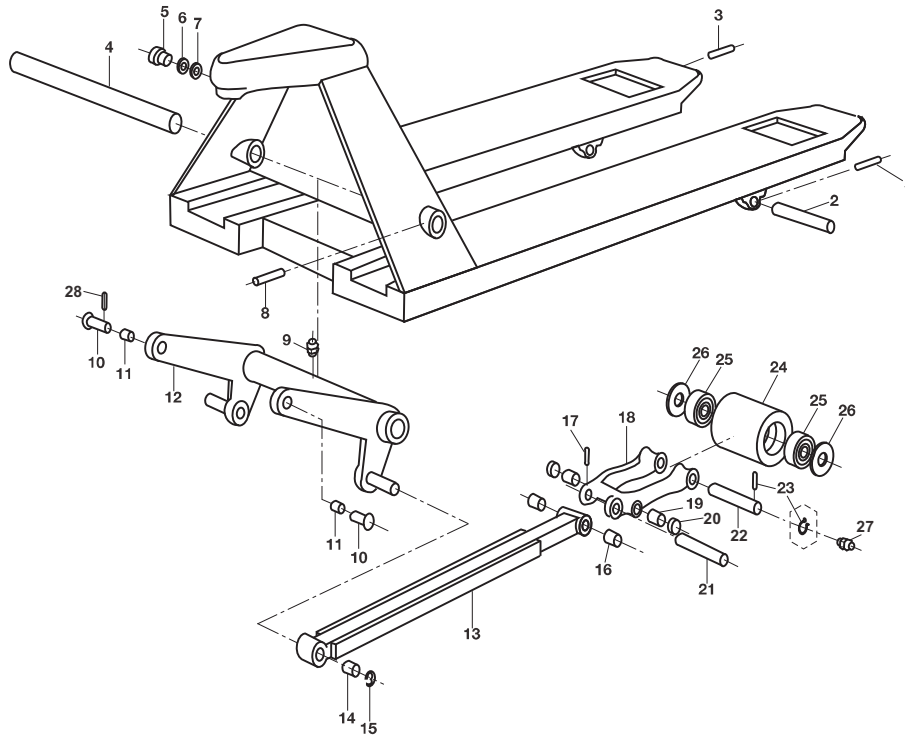

PALLET JACK PARTS

Jet A, L and J Frame

Jet A, L and J Frame

Item#	Part#	Description	Item#	Part#	Description
2	JT PT2748L-078	Pivot Axle			2 steer wheel assembly w/bearings, axles and fasteners
	JT PT2748J-078	Pivot Axle	JT PT2748L-080-D		Load Roller Assembly, Model L, Black Ultra Poly On Steel Hub w/bearings
3	JT PT2748A-079	Spring Pin	GWK-JETL-LW		Load Wheel Kit, Model L, (2) Black Ultra Poly Load Roller Assy w/bearings
	JT PT2748J-079	Spring Pin	GWK-JETL-CK		Complete Wheel Kit, Model L, 2 load roller assy
4	JT PT2748A-071	Lifting Link Shaft, 27" Wide Jack	GWK-JETJ-LW		Load Roller Assembly, Model J, Black UltraPoly On Steel Hub W/ Bearings
	JT PT2048A-071	Lifting Link Shaft, 20" Wide Jack Special Order	GWK-JETJ-CK		Complete Wheel Kit, Model J, 2 load roller assy
5	JT PT2748A-070	Bolt	JT PT2748J-080-D		Load Roller Assembly, Model J, Black UltraPoly On Steel Hub W/ Bearings
6	JT PT2748A-069	Lock Washer	GWK-JETJ-LW		Load Wheel Kit, Model J, (2) Black Ultra Poly Load Roller Assy W/ Bearings
7	JT PT2748A-068	Washer	GWK-JETJ-CK		Complete Wheel Kit, Model J, 2 load roller assy
8	JT PT2748A-077	Spring Pin	25	JT PT2748L-080-BS	Bearing, OEM Wheel Only
9	JT PT2748A-073	Grease Fitting	26	JT PT2748L-080BNS	Washer
10	JT PT2748A-074	Shoulder Pin	27	JT PT2748A-082B	Grease Fitting, Use W/ PT2748J-082 Before Serial # 704xxx
11	JT PT2748A-075	Bushing	28	JT PT2748A-054	Roll Pin
12	JT PT2748A-076	Lifting Link, 27" Wide Jack			
	JT PT2048A-076	Lifting Link, 20" Wide Jack Special Order			
13	JT PT2736L-088	Push Rod For 36" Long Jack Special Order			
	JT PT2742L-088	Push Rod For 42" Long Jack Special Order			
	JT PT2748L-088	Push Rod For 48" Long Jack			
	JT PT2748J-088	Push Rod For 48" Long Jack			
14	JT PT2748A-090	Bushing			
15	JT PT2748A-089	E-Ring			
16	JT PT2748A-087	Bushing			
	JT PT2748J-087	Bushing			
17	JT PT2748A-081	Roll Pin			
18	JT PT2748L-083	Load Wheel Bracket			
	JT PT2748J-083	Load Wheel Bracket			
19	JT PT2748L-085	Bushing			
	JT PT2748J-085	Bushing			
20	JT PT2748L-084	Exit Roller			
21	JT PT2748L-086	Push Rod Pin			
	JT PT2748J-086	Push Rod Pin			
22	JT PT2748A-082	Load Roller Axle W/ Zerk, Before Serial # 704xxx			
	JT PT2748J-082	Load Roller Axle W/ Zerk, After Serial #704xxx			
23	JT PT2748L-081	Roll Pin			
	JT PT2748J-081	Snap Ring, Use W/ PT2748J-082			
24	JT PT2748A-080-D	Load Roller Assembly, Model A, Black Ultra Poly On Steel Hub W/ Bearings			
	GWK-JETA-LW	Load Wheel Kit, Model A, 2 black ultra poly load roller assembly w/bearings, axles and fasteners			
	GWK-JETA-CK	Complete Wheel Kit, Model A, 2 load roller assembly			