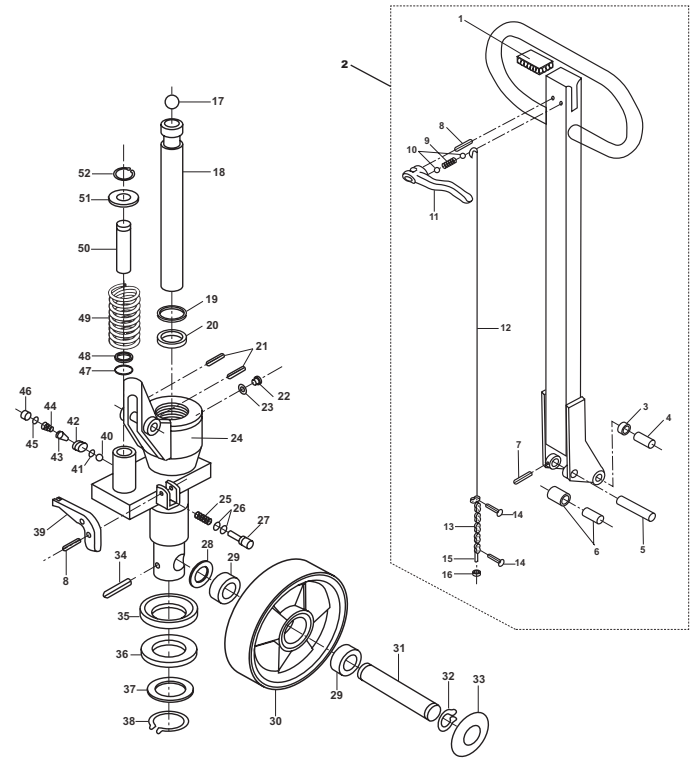

### Lift-Rite (Big Joe) L-55 Frame

Item#	Part#	Description	Item#	Part#	Description
1	20204	Pin	15	20224x36	Push Rod, 36" Forks (5,500 lbs.)
2	20269	Split Pin		20224x42	Push Rod, 42" Forks (5,500 lbs.)
3	20232	Snap Ring		20224x48	Push Rod, 48" Forks (5,500 lbs.)
4	20203A	Lifting Link Bushing	16	20212	Load Roller Brackets (Pair, with Bushings)
5	20201	Lifting Link, 20.5" Wide Jack	17	20203	Bushing
	20202	Lifting Link, 27" Wide Jack	19	20220	Exit Roller
6	20207	Thrust Plate Shoulder Pin	20	20219	Pivot Axle
7	20206	Bushing	21	20218	Lock Nut
8	20231	Traverse	22	20214	Load Roller Bearing
9	10205	Roll Pin	23	20210D-A	Load Roller Assembly, Red Ultra Poly On Aluminum Hub W/ Bearings, 2.9" Dia.
10	20227	Eye Bolt Pin		20210P-A	Load Roller Assembly, Black Ultra Poly On Steel Hub W/ Bearings, 2.9" Dia.
11	10269	Roll Pin		20210N-A	Load Roller Assembly, Nylon W/ Bearings, 2.9" Dia.
12	20226	Eye Bolt (Includes Bushing)		20210S-A	Load Roller Assembly, Steel W/ Bearings, 2.9" Dia.
13	20226A	Bushing		GWK-L55-LW	Load Wheel Kit, Incl. (2) Load Roller Assy W/ Bearings, Axles and Fasteners, 2.9" Dia.
14	10224AF	Jam Nut	24	20215	Axle Assembly