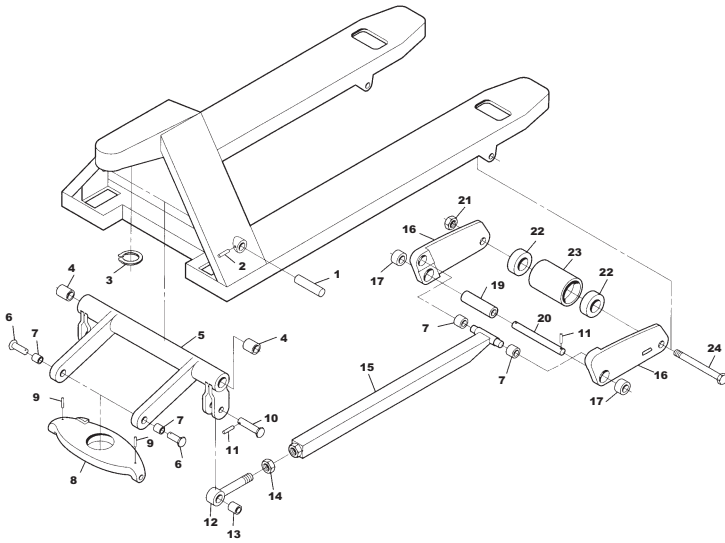

PALLET JACK PARTS

Lift-Rite (Big Joe) L-55 Frame